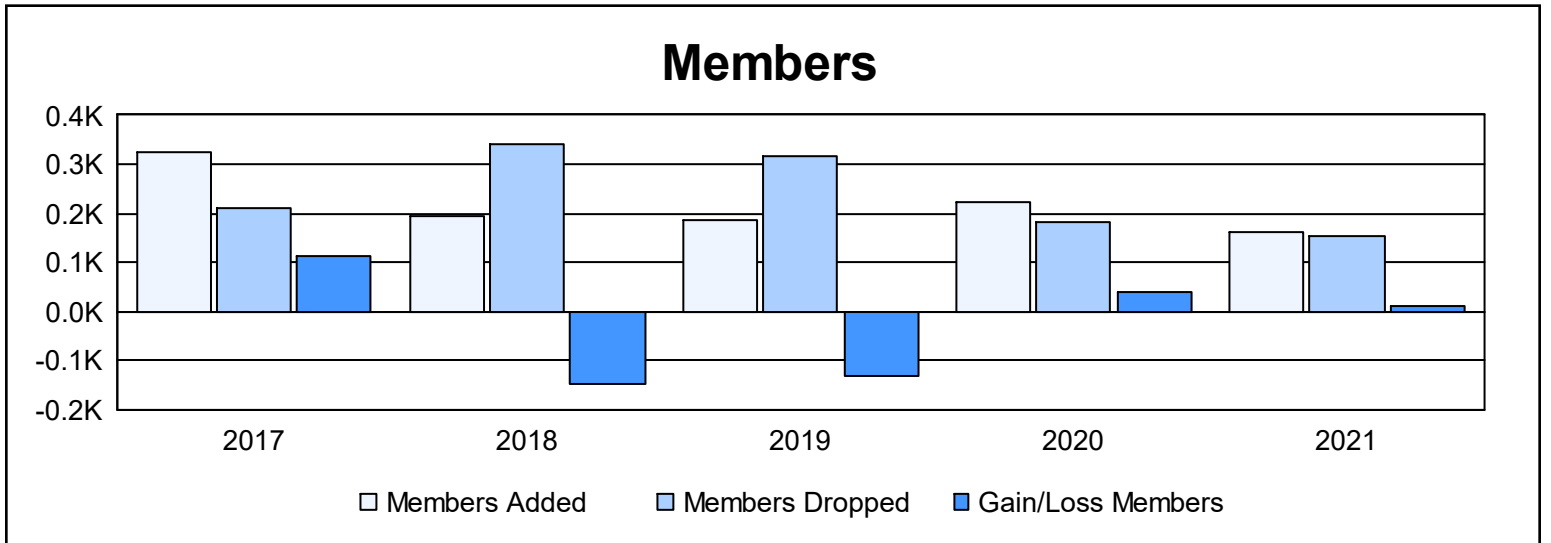

Year	New Clubs	Dropped Clubs	Gain/ Loss Clubs	New Members	Charter Members	Reinstate Members	Transfer Members	Total Member Added	Total Members Dropped	Gain/ Loss Members
2016-2017	1	0	1	289	29	3	2	323	210	113
2017-2018	1	3	-2	123	36	32	4	195	342	-147
2018-2019	0	4	-4	159	5	17	4	185	316	-131
2019-2020	3	0	3	137	79	5	3	224	183	41
2020-2021	1	1	0	132	26	4	1	163	154	9
<b>Average</b>	<b>1</b>	<b>2</b>	<b>0</b>	<b>168</b>	<b>35</b>	<b>12</b>	<b>3</b>	<b>218</b>	<b>241</b>	<b>-23</b>

### Membership Composition June 2021 Cumulative